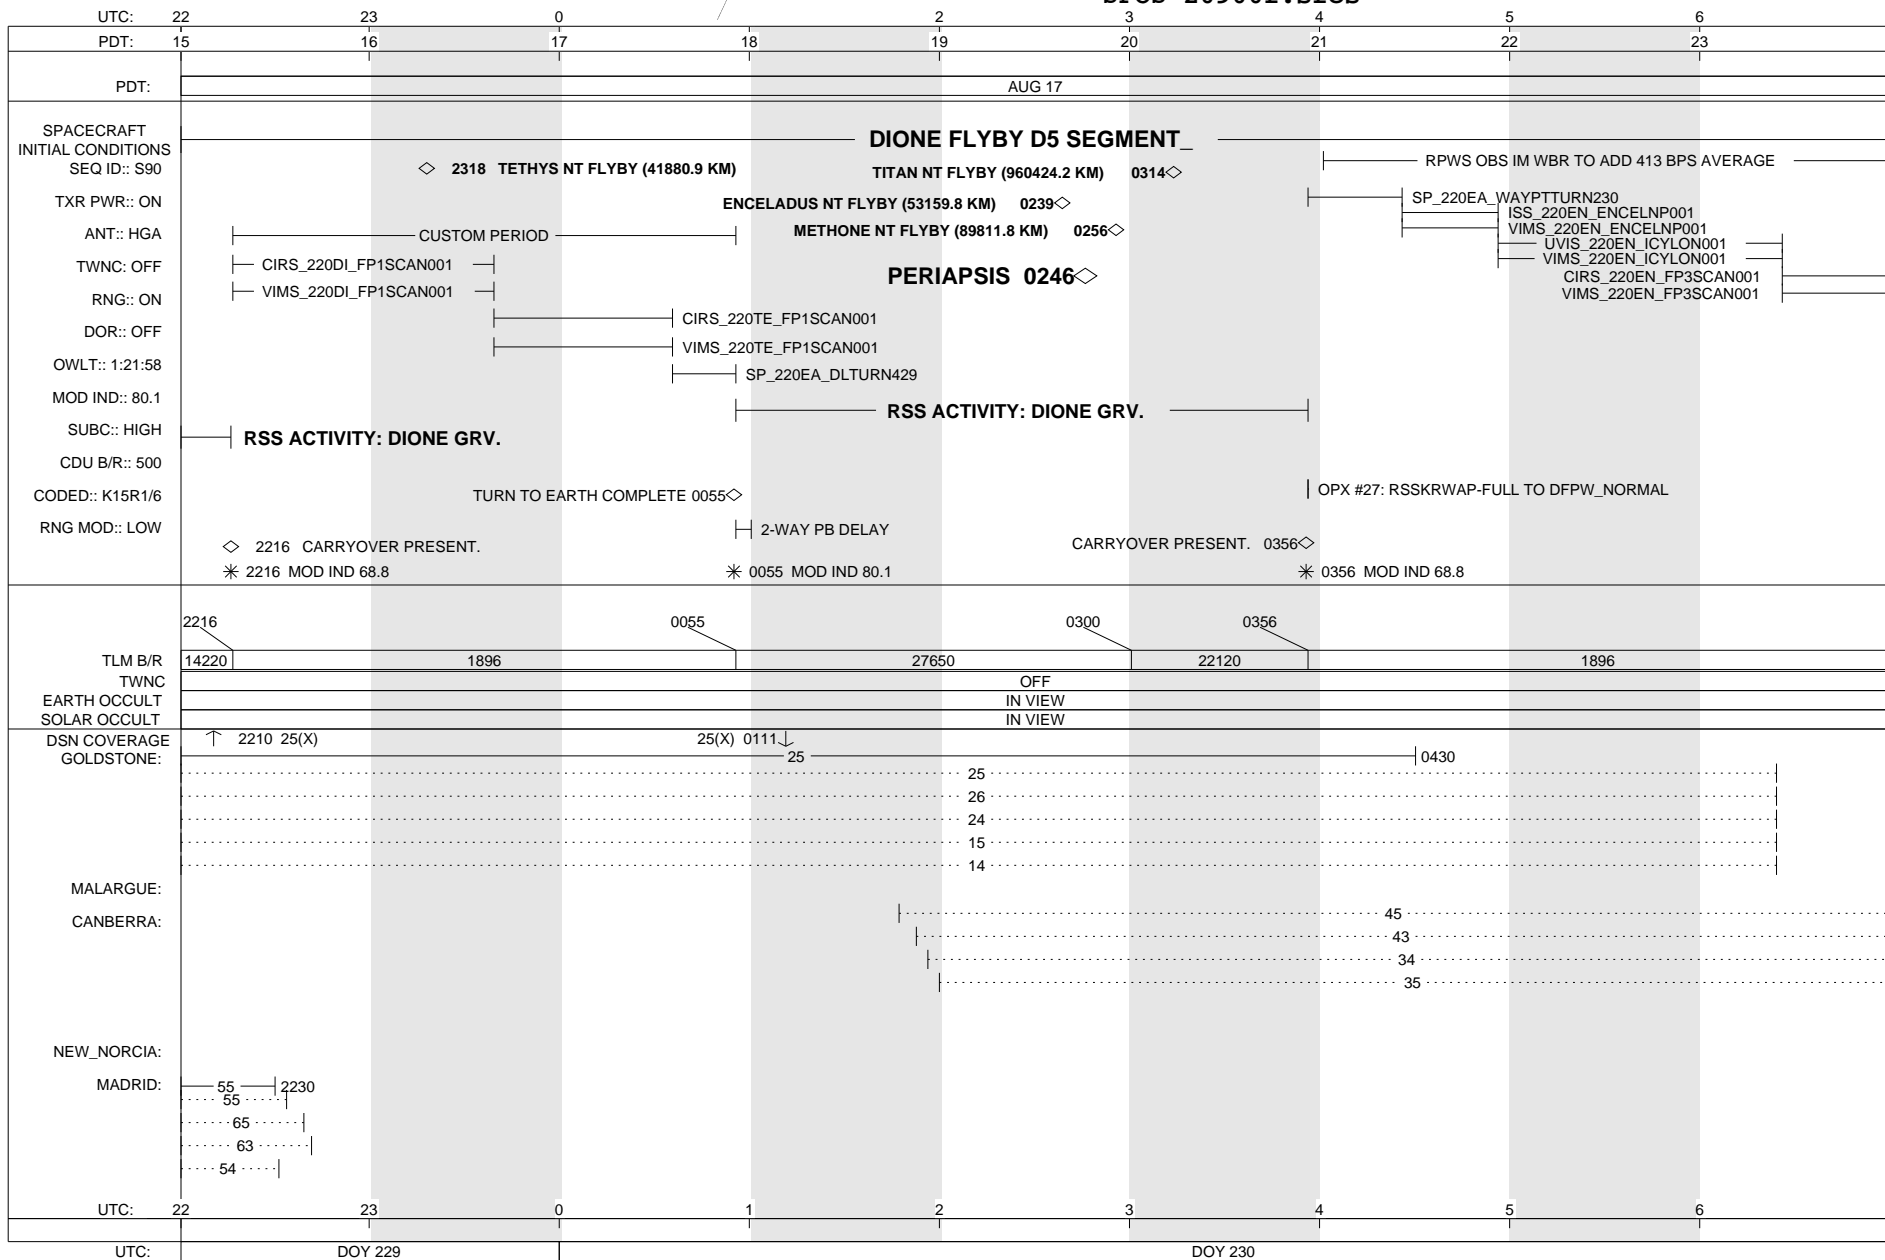

MONDAY 229-230

AUGUST 17, 2015 - AUGUST 18, 2015

CASSINI SFOS

SOE z0900f.soe
SFOS z0900f.sfos

ISSUE DATE: 06/29/15